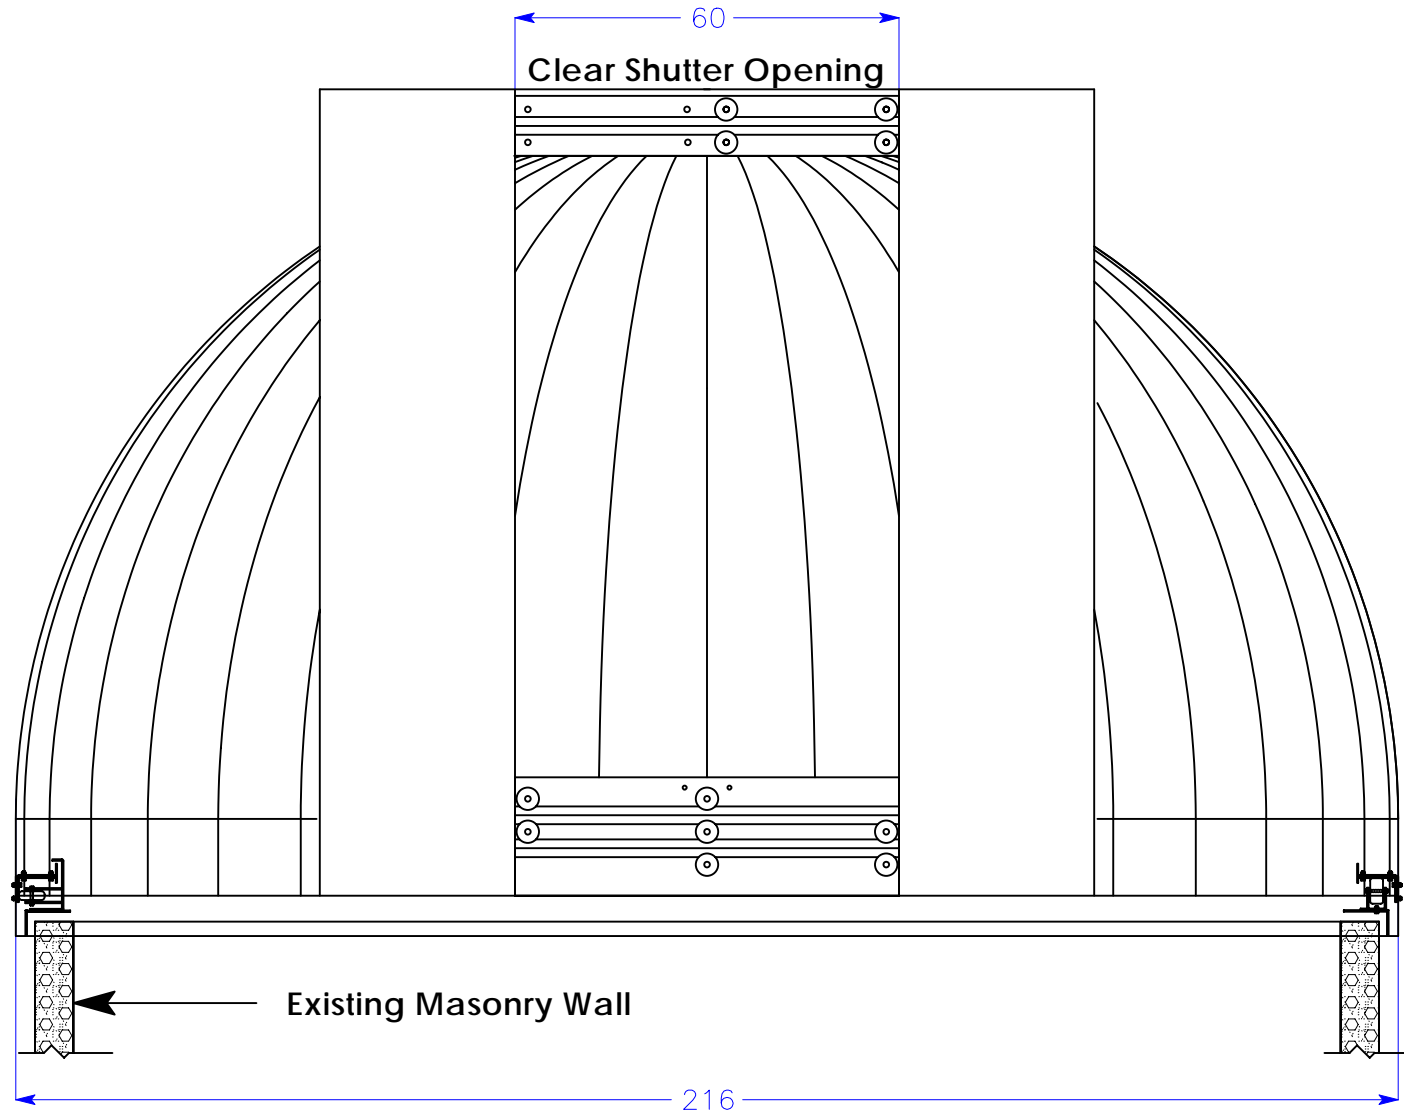

5.5 Meter Observa-DOME

Observa-Dome Labs, Inc
 371 Commerce Park Drive
 Jackson, MS 39213
 1-800-647-5364
 observa-dome.com

	Name	Date	Title	5.5 Meter Elevation	Date	May 30,2007	Scale
Created By	JJ		Drawing No.	OBD 5.5 101			1:30
Checked By	RC						