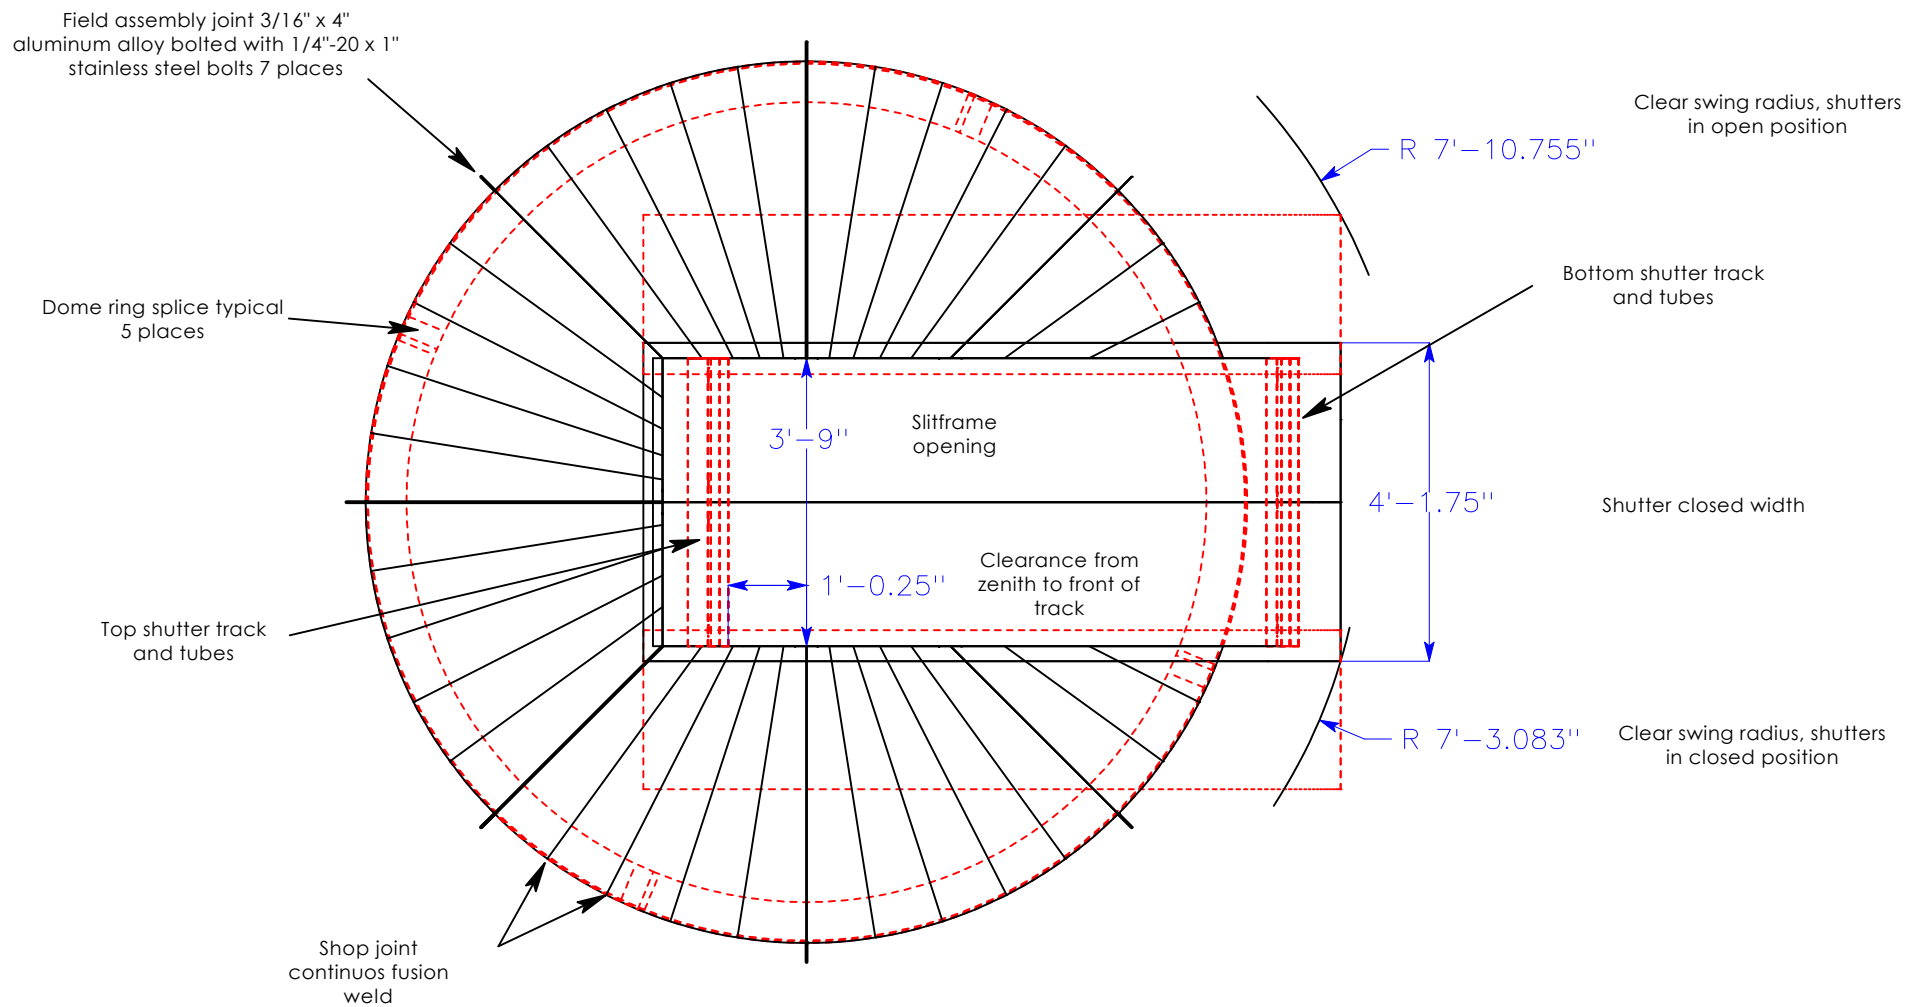

3.5 Meter Observa-Dome Plan View

Observa-Dome Labs, Inc
 371 Commerce Park Drive
 Jackson, MS 39213
 1-800-647-5364
 observa-dome.com

	Name	Date	Title	3.5 Meter Plan View	Date	February 23, 2004	Scale
Created By	JJ	2/23/04					
Checked By	RC	2/23/04	Drawing No.	OBD 3.5 101	Revised		1:30